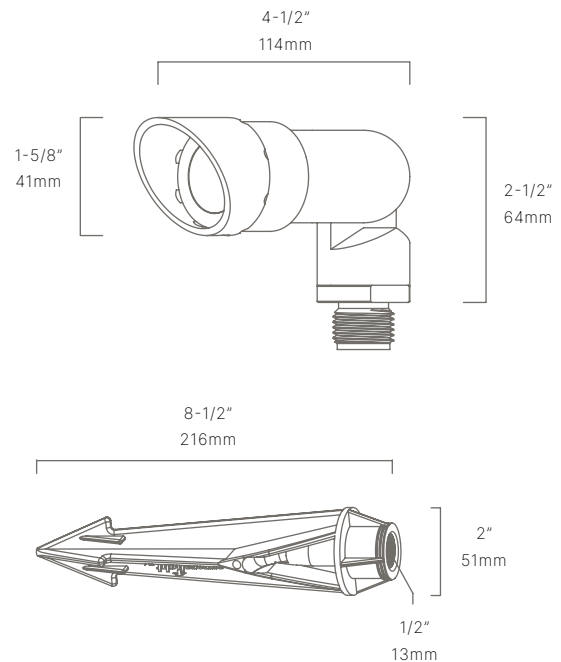

MADE IN USA
WITH DOMESTIC & IMPORTED MATERIALS